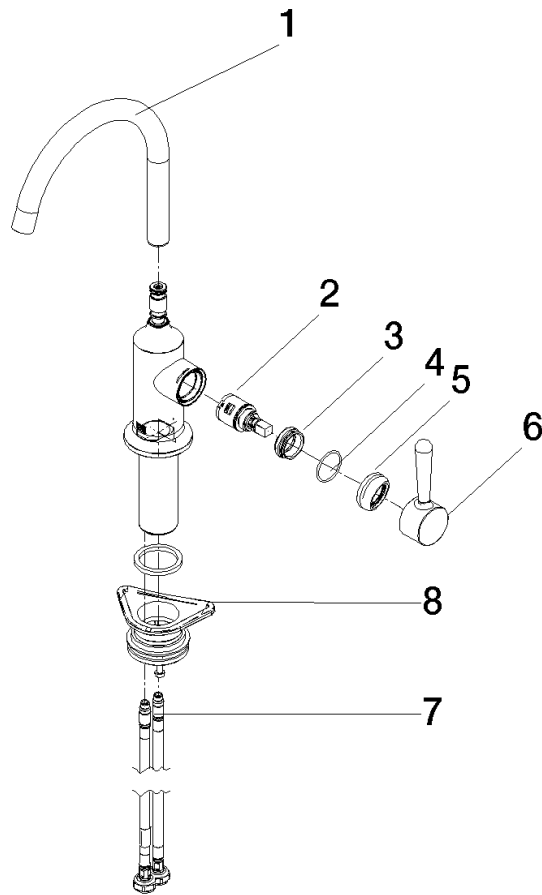

**VAIA BAR TAP Single-lever mixer - Chrome**

VAIA

33 805 809

- 167mm projection
- pivotable spout 360°
- air-enriched flow
- max. flow 7 l/min at 3 bar flow pressure
- lead-free
- This product can help a building meet the requirements of Green Building Rating Systems, e.g. LEED®, BREEAM®, DGNB

### Spare parts list

No.	Item Number	Name	Quantity used	Delivery time
1	90 28 22 311 02-00	spout	1	10
2	90 15 05 042 00 90	cartridge	1	2
3	09 24 04 266 90	nut	1	2
4	09 14 10 091 90	seal	1	2
5	90 28 30 052 00-00	cover	1	10
6	90 20 80 050 00-00	handle	1	10
7	04 30 04 100 00 90	hose	2	2
8	04 23 10 044 08 90	fixing set	1	2