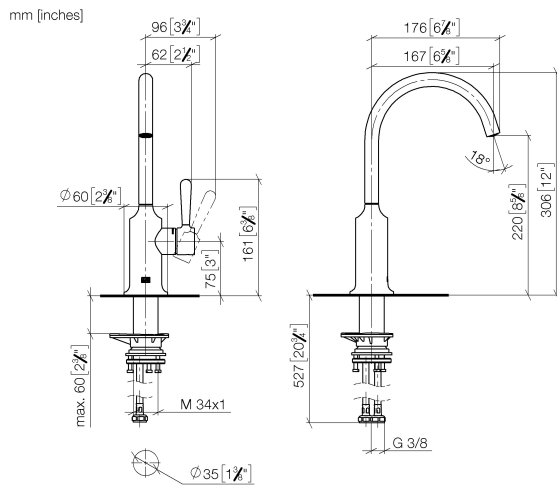

33 805 809

Flow rate chart

Certificates

LGA_29299.